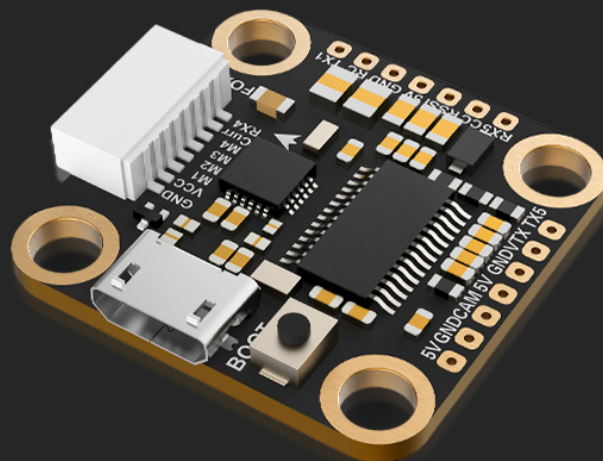

F722 Mini V3

CPU STM32F722RET6

Gyro BMI270

Excellent Layout

2~6S Lipo

4 × UARTs

DC5V/3A

Great Filtering

Plug & Play with Foxeer cameras for directly remote control

Connecting with DJI

Connecting with Vista

FOXEEER F722 V2 Mini Flight Controller

Wiring schematic diagram