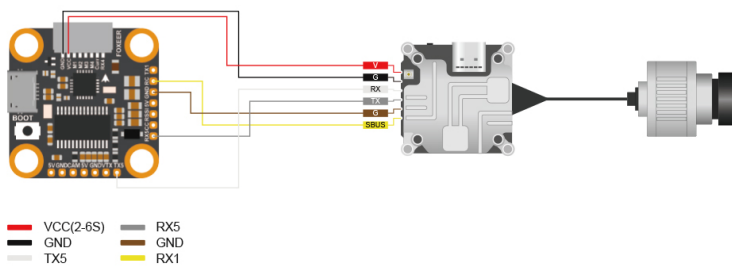

F722 Mini V3

CPU STM32F722RET6

Gyro BMI270

Excellent Layout

2~6S Lipo

4 × UARTs

DC5V/3A

Great Filtering

Plug & Play with Foxeer cameras for directly remote control

Connecting with DJI

Connecting with Vista

FOXEEER F722 V2 Mini Flight Controller

Wiring schematic diagram