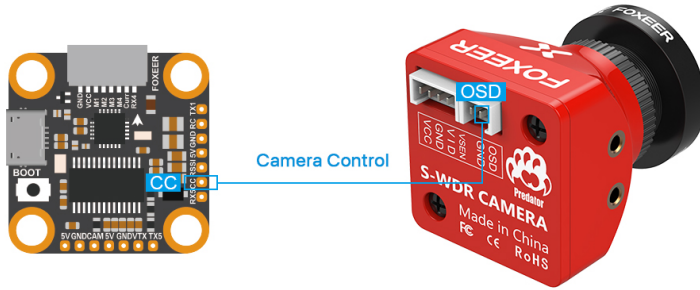

F722 Mini V3

CPU STM32F722RET6

Gyro BMI270

Excellent Layout

2~6S Lipo

4 × UARTs

DC5V/3A

Great Filtering

Plug & Play with Foxeer cameras for directly remote control

Connecting with DJI

Connecting with Vista

FOXEEER F722 V2 Mini Flight Controller

Wiring schematic diagram