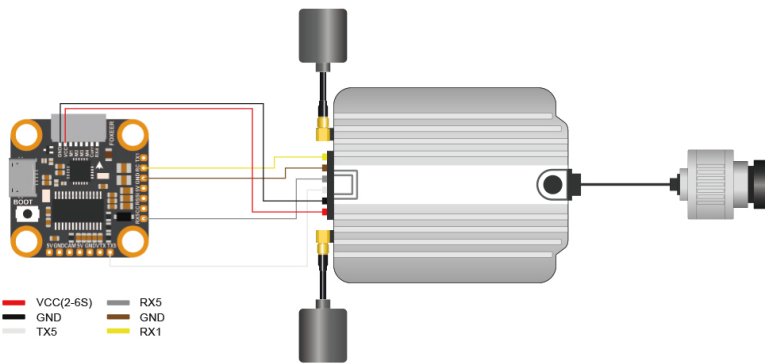

F722 Mini V3

CPU STM32F722RET6

Gyro BMI270

Excellent Layout

2~6S Lipo

4 × UARTs

DC5V/3A

Great Filtering

Plug & Play with Foxeer cameras for directly remote control

Connecting with DJI

Connecting with Vista

FOXEEER F722 V2 Mini Flight Controller

Wiring schematic diagram